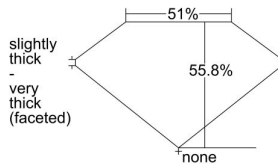

GIA®

FACSIMILE

GIA REPORT 7201933256

Verify this report at gia.edu

GIA DIAMOND DOSSIER®

October 13, 2015
GIA Report Number 7201933256
Shape and Cutting Style ..... Heart Brilliant
Measurements ..... 4.27 x 5.29 x 2.95 mm

GRADING RESULTS

Carat Weight ..... 0.41 carat
Color Grade ..... D
Clarity Grade VVS1

ADDITIONAL GRADING INFORMATION

Polish ..... Excellent
Symmetry ..... Very Good
Fluorescence ..... None
Clarity Characteristics ..... Pinpoint
Inscription(s): GIA 7201933256

PROPORTIONS

Profile not to actual proportions

GRADING SCALES

GIA COLOR SCALE		GIA CLARITY SCALE			
COLORLESS	D	VERY VERY SLIGHTLY INCLUDED	FLAWLESS		
	E		INTERNALLY FLAWLESS		
	F	VERY SLIGHTLY INCLUDED	VVS₁		
	G		VVS₂		
	NEAR COLORLESS	H	SLIGHTLY INCLUDED	VS₁	
		I		VS₂	
		FAINT	J	INCLUDED	SI₁
			K		SI₂
	L		I₁		
	VERY LIGHT		M	INCLUDED	I₂
N			I₃		
O					
P					
LIGHT	Q				
	R				
	S				
	T				
	U				
	V				
	W				
	X				
	Y				
	Z