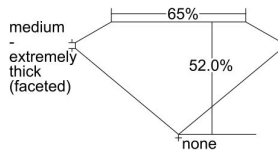

GIA®

FACSIMILE

GIA REPORT 7211288545

Verify this report at gia.edu

GIA DIAMOND DOSSIER®

December 03, 2015
GIA Report Number 7211288545
Shape and Cutting Style ..... Heart Brilliant
Measurements ..... 4.72 x 5.26 x 2.74 mm

GRADING RESULTS

Carat Weight ..... 0.40 carat
Color Grade ..... G
Clarity Grade VS1

ADDITIONAL GRADING INFORMATION

Polish ..... Excellent
Symmetry ..... Very Good
Fluorescence ..... None
Clarity Characteristics ..... Feather
Inscription(s): GIA 7211288545

PROPORTIONS

Profile not to actual proportions

GRADING SCALES

GIA COLOR SCALE		GIA CLARITY SCALE			
COLORLESS	D	VERY VERY SLIGHTLY INCLUDED	FLAWLESS		
	E		INTERNALLY FLAWLESS		
	F	VERY SLIGHTLY INCLUDED	VVS₁		
	G		VVS₂		
	H		VS₁		
	NEAR COLORLESS	I	SLIGHTLY INCLUDED	VS₂	
		J		SI₁	
		FAINT	K	INCLUDED	SI₂
			L		I₁
			M		I₂
VERY LIGHT	N	LIGHT	I₃		
	O				
	P				
	Q				
	R				
	S				
	T				
LIGHT	U				
	V				
	W				
	X				
Y					
Z