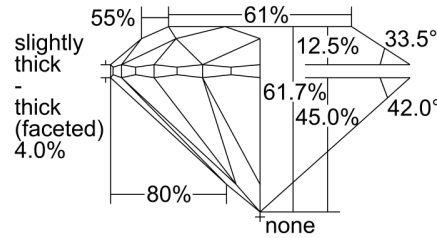

GIA DIAMOND GRADING REPORT

 November 30, 2015
 GIA Report Number 6173405203
 Shape and Cutting Style Round Brilliant
 Measurements 6.38 - 6.42 x 3.95 mm

GRADING RESULTS

 Carat Weight 1.00 carat
 Color Grade E
 Clarity Grade SI1
 Cut Grade Very Good

Profile to actual proportions

CLARITY CHARACTERISTICS

KEY TO SYMBOLS*

- Feather
- Cloud
- Crystal
- Cavity
- Needle
- Indented Natural
- Extra Facet

* Red symbols denote internal characteristics (inclusions). Green or black symbols denote external characteristics (blemishes). Diagram is an approximate representation of the diamond, and symbols shown indicate type, position, and approximate size of clarity characteristics. All clarity characteristics may not be shown. Details of finish are not shown.