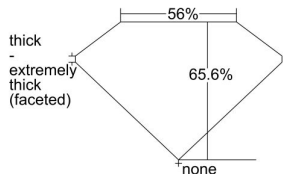

GIA®

FACSIMILE

GIA REPORT 6202933508

Verify this report at gia.edu

GIA DIAMOND DOSSIER®

October 13, 2015
GIA Report Number 6202933508
Shape and Cutting Style ..... Heart Brilliant
Measurements ..... 4.56 x 5.03 x 3.30 mm

GRADING RESULTS

Carat Weight ..... 0.46 carat
Color Grade ..... D
Clarity Grade S11

ADDITIONAL GRADING INFORMATION

Polish ..... Very Good
Symmetry ..... Very Good
Fluorescence ..... None
Clarity Characteristics..... Feather, Crystal
Inscription(s): GIA 6202933508

PROPORTIONS

Profile not to actual proportions

GRADING SCALES

GIA COLOR SCALE		GIA CLARITY SCALE			
COLORLESS	D	VERY VERY SLIGHTLY INCLUDED	FLAWLESS		
	E		INTERNALLY FLAWLESS		
	F	VERY SLIGHTLY INCLUDED	VVS₁		
	G		VVS₂		
	H		VS₁		
	NEAR COLORLESS	I	SLIGHTLY INCLUDED	VS₂	
		J		S1₁	
		FAINT	K	INCLUDED	S1₂
			L		I₁
			M		I₂
VERT LIGHT	N	LIGHT	I₃		
	O				
	P				
	Q				
	R