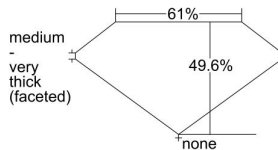

GIA®

FACSIMILE

GIA REPORT 7212113943

Verify this report at gia.edu

GIA DIAMOND DOSSIER®

November 19, 2015
GIA Report Number 7212113943
Shape and Cutting Style ..... Heart Brilliant
Measurements ..... 4.66 x 4.77 x 2.37 mm

GRADING RESULTS

Carat Weight ..... 0.31 carat
Color Grade ..... D
Clarity Grade VS1

ADDITIONAL GRADING INFORMATION

Polish ..... Excellent
Symmetry ..... Very Good
Fluorescence ..... None
Clarity Characteristics ..... Crystal
Inscription(s): GIA 7212113943

PROPORTIONS

Profile not to actual proportions

GRADING SCALES

GIA COLOR SCALE		GIA CLARITY SCALE			
COLORLESS	D	VERY VERY SLIGHTLY INCLUDED	FLAWLESS		
	E		INTERNALLY FLAWLESS		
	F	VERY SLIGHTLY INCLUDED	VVS₁		
	G		VVS₂		
	H		VS₁		
	NEAR COLORLESS	I	SLIGHTLY INCLUDED	VS₂	
		J		SI₁	
		FAINT	K	INCLUDED	SI₂
			L		I₁
			M		I₂
VERT LIGHT	N	LIGHT	I₃		
	O				
	P				
	Q				
	R