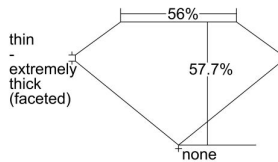

GIA®

FACSIMILE

GIA REPORT 5216113410

Verify this report at gia.edu

GIA DIAMOND DOSSIER®

November 09, 2015
GIA Report Number 5216113410
Shape and Cutting Style ..... Heart Brilliant
Measurements ..... 4.21 x 4.81 x 2.78 mm

GRADING RESULTS

Carat Weight ..... 0.35 carat
Color Grade I
Clarity Grade VS2

ADDITIONAL GRADING INFORMATION

Polish ..... Excellent
Symmetry ..... Good
Fluorescence ..... None
Clarity Characteristics ..... Feather, Crystal
Inspection(s): GIA 5216113410

PROPORTIONS

Profile not to actual proportions

GRADING SCALES

GIA COLOR SCALE		GIA CLARITY SCALE			
COLORLESS	D	VERY VERY SLIGHTLY INCLUDED	FLAWLESS		
	E		INTERNALLY FLAWLESS		
	F	VERY SLIGHTLY INCLUDED	VVS₁		
	G		VVS₂		
	H		VS₁		
	NEAR COLORLESS	I	SLIGHTLY INCLUDED	VS₂	
		J		SI₁	
		FAINT	K	INCLUDED	SI₂
			L		I₁
			M		I₂
VERY LIGHT	N	LIGHT	I₃		
	O				
	P				
	Q				
LIGHT	R				
	S				
	T				
	U				
	V				
	Z