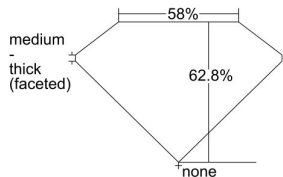

GIA®

FACSIMILE

GIA REPORT 5216113860

Verify this report at gia.edu

GIA DIAMOND DOSSIER®

November 19, 2015
GIA Report Number 5216113860
Shape and Cutting Style ..... Heart Brilliant
Measurements ..... 4.12 x 4.60 x 2.89 mm

GRADING RESULTS

Carat Weight ..... 0.31 carat
Color Grade ..... D
Clarity Grade VS1

ADDITIONAL GRADING INFORMATION

Polish ..... Very Good
Symmetry ..... Good
Fluorescence ..... None
Clarity Characteristics..... Feather, Needle, Pinpoint, Indented
Natural

Inscription(s): GIA 5216113860

PROPORTIONS

Profile not to actual proportions

GRADING SCALES

GIA COLOR SCALE		GIA CLARITY SCALE			
COLORLESS	D	VERY VERY SLIGHTLY INCLUDED	FLAWLESS		
	E		INTERNALLY FLAWLESS		
	F	VERY SLIGHTLY INCLUDED	VS₁		
	G		VS₂		
	H		VS₁		
	NEAR COLORLESS	I	SLIGHTLY INCLUDED	VS₂	
		J		SI₁	
		FAINT	K	INCLUDED	SI₂
			L		I₁
			M		I₂
VERY LIGHT			N	LIGHT	I₃
	O				
	P				
	Q				
	R				
	S				
LIGHT	T				
	U				
	V				
	W				
	X				
	Y				
Z