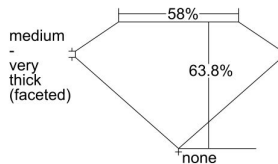

GIA®

FACSIMILE

GIA REPORT 2217155331

Verify this report at gia.edu

GIA DIAMOND DOSSIER®

November 19, 2015
GIA Report Number 2217155331
Shape and Cutting Style ..... Pear Brilliant
Measurements ..... 6.64 x 4.50 x 2.87 mm

GRADING RESULTS

Carat Weight ..... 0.50 carat
Color Grade ..... J
Clarity Grade VS1

ADDITIONAL GRADING INFORMATION

Polish ..... Excellent
Symmetry ..... Very Good
Fluorescence ..... Medium Blue
Clarity Characteristics ..... Crystal, Cloud
Inscription(s): GIA 2217155331

PROPORTIONS

Profile not to actual proportions

GRADING SCALES

GIA COLOR SCALE		GIA CLARITY SCALE			
COLORLESS	D	VERY VERY SLIGHTLY INCLUDED	FLAWLESS		
	E		INTERNALLY FLAWLESS		
	F	VERY SLIGHTLY INCLUDED	VVS₁		
	G		VVS₂		
	H		VS₁		
	NEAR COLORLESS	I	SLIGHTLY INCLUDED	VS₂	
		J		SI₁	
		FAINT	K	INCLUDED	SI₂
			L		I₁
			M		I₂
VERY LIGHT	N	LIGHT	I₃		
	O				
	P				
	Q				
LIGHT	R				
	S				
	T				
	U				
	V				
	W				
	X				
	Y				
	Z