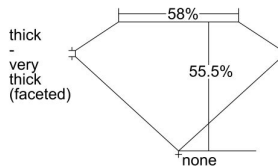

GIA®

FACSIMILE

GIA REPORT 3215113109

Verify this report at gia.edu

GIA DIAMOND DOSSIER®

November 19, 2015
GIA Report Number 3215113109
Shape and Cutting Style ..... Heart Brilliant
Measurements ..... 5.32 x 6.85 x 3.80 mm

GRADING RESULTS

Carat Weight ..... 0.82 carat
Color Grade ..... D
Clarity Grade S11

ADDITIONAL GRADING INFORMATION

Polish ..... Excellent
Symmetry ..... Very Good
Fluorescence ..... None
Clarity Characteristics ..... Feather
Inscription(s): GIA 3215113109

PROPORTIONS

Profile not to actual proportions

GRADING SCALES

GIA COLOR SCALE		GIA CLARITY SCALE			
COLORLESS	D	VERY VERY SLIGHTLY INCLUDED	FLAWLESS		
	E		INTERNALLY FLAWLESS		
	F	VERY SLIGHTLY INCLUDED	VVS₁		
	G		VVS₂		
	H		VS₁		
	NEAR COLORLESS	I	SLIGHTLY INCLUDED	VS₂	
		J		S1₁	
		FAINT	K	INCLUDED	S1₂
			L		I₁
			M		I₂
VERY LIGHT	N	LIGHT	I₃		
	O				
	P				
	Q				
LIGHT	R				
	S				
	T				
	U				
	V				
	W				
	X				
	Y				
	Z