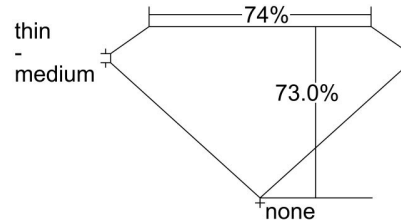

GIA DIAMOND GRADING REPORT

May 29, 2014
GIA Report Number 2165203226
Shape and Cutting Style ..... **Square Modified Brilliant**
Measurements ..... 7.33 x 6.95 x 5.07 mm

GRADING RESULTS

Carat Weight ..... 2.02 carat
Color Grade ..... **H**
Clarity Grade **S11**

ADDITIONAL GRADING INFORMATION

Polish ..... **Good**
Symmetry ..... **Good**
Fluorescence ..... **None**

PROPORTIONS

Profile not to actual proportions