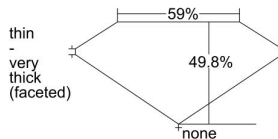

GIA®

FACSIMILE

GIA REPORT 5161498121

Verify this report at gia.edu

GIA DIAMOND DOSSIER®

August 19, 2014
GIA Report Number 5161498121
Shape and Cutting Style ..... Heart Brilliant
Measurements ..... 7.27 x 8.27 x 4.12 mm

GRADING RESULTS

Carat Weight ..... 1.53 carat
Color Grade ..... E
Clarity Grade I1

ADDITIONAL GRADING INFORMATION

Polish ..... Good
Symmetry ..... Good
Fluorescence ..... Medium Blue
Clarity Characteristics ..... Feather, Crystal
Inscription(s): GIA 5161498121

PROPORTIONS

Profile not to actual proportions

GRADING SCALES

GIA COLOR SCALE		GIA CLARITY SCALE		
COLORLESS	D	VERY VERY SLIGHTLY INCLUDED	FLAWLESS	
	E		INTERNALLY FLAWLESS	
	F		VVS₁	
	G		VVS₂	
	NEAR COLORLESS	H	VERY SLIGHTLY INCLUDED	VS₁
		I		VS₂
		J		SI₁
		K		SI₂
	FAINT	L	SLIGHTLY INCLUDED	I₁
		M		I₂
N		I₃		
O				
VERT LIGHT	P	LIGHT		
	Q			
	R			
	S			
	T			
	U			
	V			
	W			
X				
Y				
Z