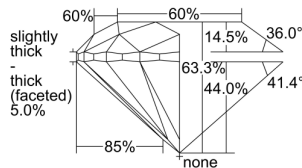

GIA®

FACSIMILE

GIA REPORT 5161578008

Verify this report at gia.edu

GIA DIAMOND DOSSIER®

September 10, 2014
GIA Report Number 5161578008
Shape and Cutting Style ..... Round Brilliant
Measurements ..... 7.63 - 7.72 x 4.86 mm

GRADING RESULTS

Carat Weight ..... 1.81 carat
Color Grade ..... J
Clarity Grade SI2
Cut Grade ..... Very Good

ADDITIONAL GRADING INFORMATION

Polish ..... Very Good
Symmetry ..... Very Good
Fluorescence ..... None
Clarity Characteristics ..... Feather, Cloud
Inscription(s): GIA 5161578008

PROPORTIONS

Profile to actual proportions

GRADING SCALES

GIA COLOR SCALE

COLORED	D
	E
	F
	G
	H
	I
	J
NEAR COLORLESS	K
	L
	M
Faint	N
	O
	P
	Q
	R
	S
	T
	U
	V
	W
	X
	Y
Light	Z

GIA CLARITY SCALE

FLAWLESS	VERY VERY SLIGHTLY INCLUDED	VVS₁	VVS₂	VS₁	VS₂	SI₁	SI₂	I₁	I₂	I₃	
											VERY SLIGHTLY INCLUDED
INTERNALLY FLAWLESS	VERY SLIGHTLY INCLUDED										

GIA CUT SCALE

EXCELLENT
VERY GOOD
GOOD
FAIR
POOR