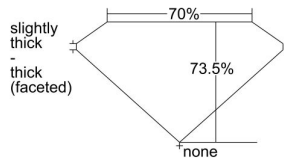

GIA®

FACSIMILE

GIA REPORT 1209922259

Verify this report at gia.edu

GIA DIAMOND DOSSIER®

October 10, 2015
GIA Report Number 1209922259
Shape and Cutting Style ..... Square Modified Brilliant
Measurements ..... 5.24 x 5.24 x 3.85 mm

GRADING RESULTS

Carat Weight ..... 0.90 carat
Color Grade I
Clarity Grade VS1

ADDITIONAL GRADING INFORMATION

Polish ..... Excellent
Symmetry ..... Excellent
Fluorescence ..... None
Clarity Characteristics ..... Cloud, Knot
Inscription(s): GIA 1209922259

PROPORTIONS

Profile not to actual proportions

GRADING SCALES

GIA COLOR SCALE		GIA CLARITY SCALE			
COLORLESS	D	VERY VERY SLIGHTLY INCLUDED	FLAWLESS		
	E		INTERNALLY FLAWLESS		
	F		VVS₁		
	G		VVS₂		
	H		VS₁		
	I		VS₂		
	NEAR COLORLESS	J	SLIGHTLY INCLUDED	SI₁	
		K		SI₂	
		L		I₁	
		FAINT	M	INCLUDED	I₂
N			I₃		
O					
VERY LIGHT	P				
	Q				
	R				
	LIGHT	S			
		T			
		U			
V					
W					
X					
Y					
Z