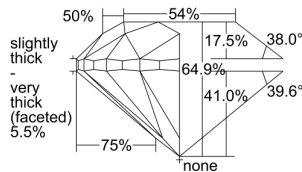

GIA®

FACSIMILE

GIA REPORT 7211206143

Verify this report at gia.edu

GIA DIAMOND DOSSIER®

November 24, 2015
GIA Report Number 7211206143
Shape and Cutting Style ..... Round Brilliant
Measurements ..... 5.95 - 6.00 x 3.87 mm

GRADING RESULTS

Carat Weight ..... 0.90 carat
Color Grade ..... E
Clarity Grade VS1
Cut Grade ..... Good

ADDITIONAL GRADING INFORMATION

Polish ..... Very Good
Symmetry ..... Good
Fluorescence ..... Strong Blue
Clarity Characteristics..... Crystal, Feather, Cavity, Pinpoint
Inscription(s): GIA 7211206143

PROPORTIONS

Profile to actual proportions

GRADING SCALES

GIA COLOR SCALE	GIA CLARITY SCALE	GIA CUT SCALE
COLOURLESS	FLAWLESS	EXCELLENT
E	INTERNALLY FLAWLESS	
F	VVS₁	VERY GOOD
G		
H	VVS₂	GOOD
I	VS₁	
J	VS₂	FAIR
K	SI₁	
L	SI₂	POOR
M	I₁	
N	I₂	
O	I₃	
P		
Q		
R		
S		
T		
U		
V		
W		
X		
Y		
Z