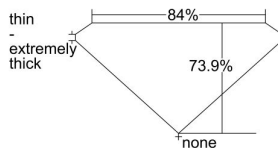

GIA®

FACSIMILE

GIA REPORT 5172042875

Verify this report at gia.edu

GIA DIAMOND DOSSIER®

March 02, 2015
GIA Report Number 5172042875
Shape and Cutting Style ..... Square Modified Brilliant
Measurements ..... 4.51 x 4.36 x 3.22 mm

GRADING RESULTS

Carat Weight ..... 0.50 carat
Color Grade ..... G
Clarity Grade VS1

ADDITIONAL GRADING INFORMATION

Polish ..... Good
Symmetry ..... Good
Fluorescence ..... None
Clarity Characteristics..... Crystal, Pinpoint
Inscription(s): GIA 5172042875

PROPORTIONS

Profile not to actual proportions

GRADING SCALES

GIA COLOR SCALE		GIA CLARITY SCALE			
COLORLESS	D	VERY VERY SLIGHTLY INCLUDED	FLAWLESS		
	E		INTERNALLY FLAWLESS		
	F	VERY SLIGHTLY INCLUDED	VVS₁		
	G		VVS₂		
	H		VS₁		
	NEAR COLORLESS	I	SLIGHTLY INCLUDED	VS₂	
		J		SI₁	
		FAINT	K	INCLUDED	SI₂
			L		I₁
			M		I₂
VERY LIGHT			N	LIGHT	I₃
			O		
			P		
	Q				
LIGHT	R				
	S				
	T				
	U				
	V				
	W				
	X				
	Y				
	Z