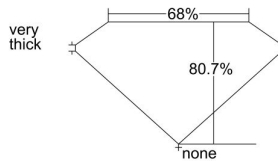

GIA®

FACSIMILE

GIA REPORT 6202843041

Verify this report at gia.edu

GIA DIAMOND DOSSIER®

September 24, 2015
GIA Report Number 6202843041
Shape and Cutting Style ..... Square Modified Brilliant
Measurements ..... 4.92 x 4.82 x 3.89 mm

GRADING RESULTS

Carat Weight ..... 0.80 carat
Color Grade ..... D
Clarity Grade VS2

ADDITIONAL GRADING INFORMATION

Polish ..... Very Good
Symmetry ..... Good
Fluorescence ..... Medium Blue
Clarity Characteristics ..... Crystal
Inscription(s): GIA 6202843041

PROPORTIONS

Profile not to actual proportions

GRADING SCALES

GIA COLOR SCALE		GIA CLARITY SCALE			
COLORLESS	D	VERY VERY SLIGHTLY INCLUDED	FLAWLESS		
	E		INTERNALLY FLAWLESS		
	F	VERY SLIGHTLY INCLUDED	VVS₁		
	G		VVS₂		
	NEAR COLORLESS	H	SLIGHTLY INCLUDED	VS₁	
		I		VS₂	
		FAINT	J	INCLUDED	S₁
			K		S₂
	L		I₁		
	VERY LIGHT		M	LIGHT	I₂
N			I₃		
O					
P					
Q					
R					
S					
T					
U					
V					
W					
X					
Y					
Z