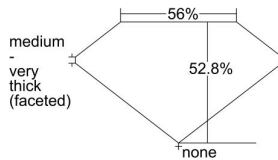

GIA®

FACSIMILE

GIA REPORT 1209717638

Verify this report at gia.edu

GIA DIAMOND DOSSIER®

August 31, 2015
GIA Report Number 1209717638
Shape and Cutting Style ..... Heart Brilliant
Measurements ..... 4.26 x 5.17 x 2.73 mm

GRADING RESULTS

Carat Weight ..... 0.37 carat
Color Grade ..... E
Clarity Grade SI1

ADDITIONAL GRADING INFORMATION

Polish ..... Very Good
Symmetry ..... Very Good
Fluorescence ..... None
Clarity Characteristics ..... Feather
Inscription(s): GIA 1209717638

PROPORTIONS

Profile not to actual proportions

GRADING SCALES

GIA COLOR SCALE		GIA CLARITY SCALE			
COLORLESS	D	VERY VERY SLIGHTLY INCLUDED	FLAWLESS		
	E		INTERNALLY FLAWLESS		
	F	VERY SLIGHTLY INCLUDED	VVS₁		
	G		VVS₂		
	H		VS₁		
	NEAR COLORLESS	I	SLIGHTLY INCLUDED	VS₂	
		J		SI₁	
		FAINT	K	INCLUDED	SI₂
			L		I₁
			M		I₂
VERY LIGHT	N	LIGHT	I₃		
	O				
	P				
	Q				
	R