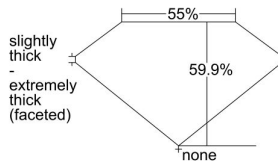

GIA®

FACSIMILE

GIA REPORT 6202717258

Verify this report at gia.edu

GIA DIAMOND DOSSIER®

September 01, 2015
GIA Report Number 6202717258
Shape and Cutting Style ..... Heart Brilliant
Measurements ..... 3.85 x 4.63 x 2.77 mm

GRADING RESULTS

Carat Weight ..... 0.31 carat
Color Grade ..... D
Clarity Grade VS2

ADDITIONAL GRADING INFORMATION

Polish ..... Good
Symmetry ..... Very Good
Fluorescence ..... None
Clarity Characteristics..... Feather, Cloud, Crystal
Inscription(s): GIA 6202717258

PROPORTIONS

Profile not to actual proportions

GRADING SCALES

GIA COLOR SCALE		GIA CLARITY SCALE			
COLORLESS	D	VERY VERY SLIGHTLY INCLUDED	FLAWLESS		
	E		INTERNALLY FLAWLESS		
	F	VERY SLIGHTLY INCLUDED	VVS₁		
	G		VVS₂		
	H		VS₁		
	NEAR COLORLESS	I	SLIGHTLY INCLUDED	VS₂	
		J		SI₁	
		FAINT	K	INCLUDED	SI₂
			L		I₁
			M		I₂
N			I₃		
VERY LIGHT	O	LIGHT			
	P				
	Q				
	R				
	S				
	T				
LIGHT	U				
	V				
	W				
	X				
Y					
Z