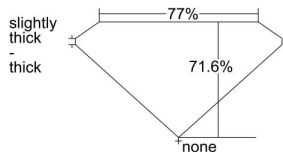

GIA®

FACSIMILE

GIA REPORT 1209834809

Verify this report at gia.edu

GIA DIAMOND DOSSIER®

September 25, 2015
GIA Report Number 1209834809
Shape and Cutting Style ..... Square Modified Brilliant
Measurements ..... 4.40 x 4.38 x 3.14 mm

GRADING RESULTS

Carat Weight ..... 0.50 carat
Color Grade ..... E
Clarity Grade VS1

ADDITIONAL GRADING INFORMATION

Polish ..... Very Good
Symmetry ..... Very Good
Fluorescence ..... None
Clarity Characteristics ..... Cloud, Pinpoint
Inscription(s): GIA 1209834809

PROPORTIONS

Profile not to actual proportions

GRADING SCALES

GIA COLOR SCALE		GIA CLARITY SCALE			
COLORLESS	D	VERY VERY SLIGHTLY INCLUDED	FLAWLESS		
	E		INTERNALLY FLAWLESS		
	F	VERY SLIGHTLY INCLUDED	VS₁		
	G		VS₂		
	H		VS₁		
	NEAR COLORLESS	I	SLIGHTLY INCLUDED	SI₁	
		J		SI₂	
		FAINT	K	INCLUDED	I₁
			L		I₂
			M		I₃
VERY LIGHT	N				
	O				
	P				
	Q				
	R				
	S				
	T				
LIGHT	U				
	V				
	W				
	X				
	Y				
	Z