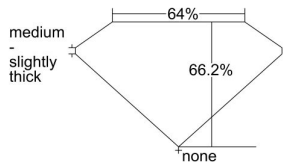

GIA®

FACSIMILE

GIA REPORT 7208670773

Verify this report at gia.edu

GIA DIAMOND DOSSIER®

August 25, 2015
GIA Report Number 7208670773
Shape and Cutting Style ..... Emerald Cut
Measurements ..... 6.39 x 4.48 x 2.97 mm

GRADING RESULTS

Carat Weight ..... 0.84 carat
Color Grade ..... F
Clarity Grade VS1

ADDITIONAL GRADING INFORMATION

Polish ..... Excellent
Symmetry ..... Excellent
Fluorescence ..... Strong Blue
Clarity Characteristics ..... Crystal, Pinpoint
Inscription(s): GIA 7208670773

PROPORTIONS

Profile not to actual proportions

GRADING SCALES

GIA COLOR SCALE		GIA CLARITY SCALE			
COLORLESS	D	VERY VERY SLIGHTLY INCLUDED	FLAWLESS		
	E		INTERNALLY FLAWLESS		
	F	VERY SLIGHTLY INCLUDED	VVS₁		
	G		VVS₂		
	H		VS₁		
	NEAR COLORLESS	I	SLIGHTLY INCLUDED	VS₂	
		J		SI₁	
		FAINT	K	INCLUDED	SI₂
			L		I₁
			M		I₂
VERY LIGHT	N	LIGHT	I₃		
	O				
	P				
	Q				
LIGHT	R				
	S				
	T				
	U				
	V				
	W				
	X				
	Y				
	Z