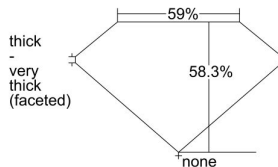

GIA®

FACSIMILE

GIA REPORT 5206952455

Verify this report at gia.edu

GIA DIAMOND DOSSIER®

October 14, 2015
GIA Report Number 5206952455
Shape and Cutting Style ..... Heart Brilliant
Measurements ..... 5.10 x 6.16 x 3.59 mm

GRADING RESULTS

Carat Weight ..... 0.70 carat
Color Grade ..... E
Clarity Grade VS2

ADDITIONAL GRADING INFORMATION

Polish ..... Excellent
Symmetry ..... Very Good
Fluorescence ..... Medium Blue
Clarity Characteristics..... Crystal, Feather
Inscription(s): GIA 5206952455

PROPORTIONS

Profile not to actual proportions

GRADING SCALES

GIA COLOR SCALE		GIA CLARITY SCALE			
COLORLESS	D	VERY VERY SLIGHTLY INCLUDED	FLAWLESS		
	E		INTERNALLY FLAWLESS		
	F	VERY SLIGHTLY INCLUDED	VVS₁		
	G		VVS₂		
	H		VS₁		
	NEAR COLORLESS	I	SLIGHTLY INCLUDED	VS₂	
		J		SI₁	
		FAINT	K	INCLUDED	SI₂
			L		I₁
			M		I₂
VERY LIGHT	N		LIGHT	I₃	
	O				
	P				
	Q				
	R				
	S