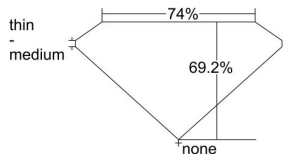

GIA®

FACSIMILE

GIA REPORT 5206753084

Verify this report at gia.edu

GIA DIAMOND DOSSIER®

September 07, 2015
GIA Report Number 5206753084
Shape and Cutting Style ..... Square Modified Brilliant
Measurements ..... 5.34 x 5.18 x 3.58 mm

GRADING RESULTS

Carat Weight ..... 0.82 carat
Color Grade ..... G
Clarity Grade VS2

ADDITIONAL GRADING INFORMATION

Polish ..... Excellent
Symmetry ..... Very Good
Fluorescence ..... None
Clarity Characteristics..... Crystal, Cloud, Feather
Inscription(s): GIA 5206753084

PROPORTIONS

Profile not to actual proportions

GRADING SCALES

GIA COLOR SCALE		GIA CLARITY SCALE			
COLORLESS	D	VERY VERY SLIGHTLY INCLUDED	FLAWLESS		
	E		INTERNALLY FLAWLESS		
	F	VERY SLIGHTLY INCLUDED	VVS₁		
	G		VVS₂		
	H		VS₁		
	NEAR COLORLESS	I	SLIGHTLY INCLUDED	VS₂	
		J		SI₁	
		FAINT	K	INCLUDED	SI₂
			L		I₁
			M		I₂
VERY LIGHT	N	LIGHT	I₃		
	O				
	P				
	Q				
	R				
	S				
	T				
	U				
	V				
	W				
	X				
	Y				
	Z