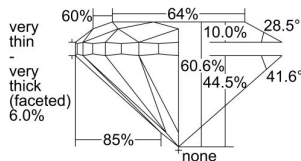

GIA®

FACSIMILE

GIA REPORT 2175135583

Verify this report at gia.edu

GIA DIAMOND DOSSIER®

April 30, 2015
GIA Report Number 2175135583
Shape and Cutting Style ..... Round Brilliant
Measurements ..... 5.74 - 5.82 x 3.50 mm

GRADING RESULTS

Carat Weight ..... 0.73 carat
Color Grade ..... G
Clarity Grade VS2
Cut Grade ..... Good

ADDITIONAL GRADING INFORMATION

Polish ..... Good
Symmetry ..... Fair
Fluorescence ..... Medium Blue
Clarity Characteristics ..... Crystal, Cloud
Inscription(s): GIA 2175135583

PROPORTIONS

Profile to actual proportions

GRADING SCALES

GIA COLOR SCALE	GIA CLARITY SCALE	GIA CUT SCALE	
D	FLAWLESS	EXCELLENT	
E	INTERNALLY FLAWLESS		
F		VVS₁	VERY GOOD
G	VVS₂		
H	VS₁	GOOD	
I	VS₂		
J	SI₁	FAIR	
K	SI₂		
L	I₁	POOR	
M	I₂		
N	I₃		
O			
P			
Q			
R			
S			
T			
U			
V			
W			
X			
Y			
Z