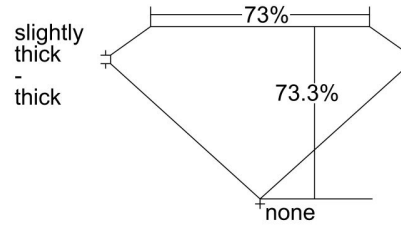

GIA DIAMOND GRADING REPORT

August 07, 2015
GIA Report Number 7202548034
Shape and Cutting Style ..... **Square Modified Brilliant**
Measurements ..... 6.52 x 6.49 x 4.76 mm

GRADING RESULTS

Carat Weight ..... 1.62 carat
Color Grade ..... **E**
Clarity Grade **S1**

ADDITIONAL GRADING INFORMATION

Polish ..... **Excellent**
Symmetry ..... **Very Good**
Fluorescence ..... **None**
Inscription(s): GIA 7202548034

Comments: Additional clouds are not shown. Pinpoints are not shown.

PROPORTIONS

Profile not to actual proportions