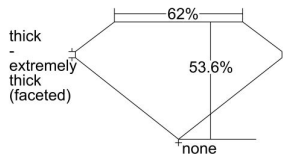

GIA®

FACSIMILE

GIA REPORT 6202654218

Verify this report at gia.edu

GIA DIAMOND DOSSIER®

August 26, 2015
GIA Report Number 6202654218
Shape and Cutting Style ..... Heart Brilliant
Measurements ..... 4.56 x 5.08 x 2.72 mm

GRADING RESULTS

Carat Weight ..... 0.40 carat
Color Grade ..... D
Clarity Grade VS2

ADDITIONAL GRADING INFORMATION

Polish ..... Excellent
Symmetry ..... Very Good
Fluorescence ..... Medium Blue
Clarity Characteristics ..... Crystal, Indented Natural
Inscription(s): GIA 6202654218

PROPORTIONS

Profile not to actual proportions

GRADING SCALES

GIA COLOR SCALE		GIA CLARITY SCALE			
COLORLESS	D	VERY VERY SLIGHTLY INCLUDED	FLAWLESS		
	E		INTERNALLY FLAWLESS		
	F	VERY SLIGHTLY INCLUDED	VVS₁		
	G		VVS₂		
	NEAR COLORLESS	H	SLIGHTLY INCLUDED	VS₁	
		I		VS₂	
		FAINT	J	INCLUDED	SI₁
			K		SI₂
	L		INCLUDED	I₁	
	M			I₂	
N	I₃				
O					
VERT LIGHT	P				
	Q				
	R				
	S				
	T				
	U				
	LIGHT	V			
		W			
X					
Y					
Z