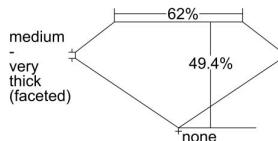

GIA®

FACSIMILE

GIA REPORT 3205658823

Verify this report at gia.edu

GIA DIAMOND DOSSIER®

August 26, 2015
GIA Report Number 3205658823
Shape and Cutting Style ..... Heart Brilliant
Measurements ..... 4.38 x 4.63 x 2.29 mm

GRADING RESULTS

Carat Weight ..... 0.28 carat
Color Grade ..... E
Clarity Grade VS2

ADDITIONAL GRADING INFORMATION

Polish ..... Very Good
Symmetry ..... Good
Fluorescence ..... None
Clarity Characteristics ..... Crystal, Feather
Inscription(s): GIA 3205658823

PROPORTIONS

Profile not to actual proportions

GRADING SCALES

GIA COLOR SCALE		GIA CLARITY SCALE		
COLORLESS	D	VERY VERY SLIGHTLY INCLUDED	FLAWLESS	
	E		INTERNALLY FLAWLESS	
	F		VVS₁	
	G		VVS₂	
	NEAR COLORLESS	H	VERY SLIGHTLY INCLUDED	VS₁
		I		VS₂
		J		SI₁
		K		SI₂
	FAINT	L	SLIGHTLY INCLUDED	I₁
		M		I₂
N		I₃		
O				
VERT LIGHT	P	INCLUDED		
	Q			
	R			
	S			
	T			
	U			
	V			
	W			
LIGHT	X			
	Y			
	Z