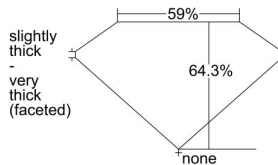

GIA®

FACSIMILE

GIA REPORT 5172287769

Verify this report at gia.edu

GIA DIAMOND DOSSIER®

August 25, 2015
GIA Report Number 5172287769
Shape and Cutting Style ..... Marquise Brilliant
Measurements ..... 7.32 x 4.13 x 2.66 mm

GRADING RESULTS

Carat Weight ..... 0.48 carat
Color Grade ..... G
Clarity Grade VS1

ADDITIONAL GRADING INFORMATION

Polish ..... Very Good
Symmetry ..... Very Good
Fluorescence ..... Medium Blue
Clarity Characteristics..... Crystal, Needle, Etch Channel
Inscription(s): GIA 5172287769, 3072176U

PROPORTIONS

Profile not to actual proportions

GRADING SCALES

GIA COLOR SCALE		GIA CLARITY SCALE			
COLORLESS	D	VERY VERY SLIGHTLY INCLUDED	FLAWLESS		
	E		INTERNALLY FLAWLESS		
	F	VERY SLIGHTLY INCLUDED	VVS₁		
	G		VVS₂		
	H		VS₁		
	NEAR COLORLESS	I	SLIGHTLY INCLUDED	VS₂	
		J		SI₁	
		FAINT	K	INCLUDED	SI₂
			L		I₁
			M		I₂
VERY LIGHT	N	LIGHT	I₃		
	O				
	P				
	Q				
LIGHT	R				
	S				
	T				
	U				
	V				
	W				
	X				
	Y				
	Z