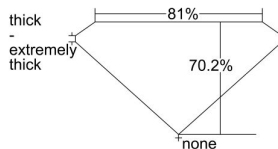

GIA®

FACSIMILE

GIA REPORT 3205735468

Verify this report at gia.edu

GIA DIAMOND DOSSIER®

September 01, 2015
GIA Report Number 3205735468
Shape and Cutting Style ..... Square Modified Brilliant
Measurements ..... 4.53 x 4.36 x 3.06 mm

GRADING RESULTS

Carat Weight ..... 0.50 carat
Color Grade ..... G
Clarity Grade VS1

ADDITIONAL GRADING INFORMATION

Polish ..... Good
Symmetry ..... Good
Fluorescence ..... None
Clarity Characteristics ..... Feather
Inscription(s): GIA 3205735468

PROPORTIONS

Profile not to actual proportions

GRADING SCALES

GIA COLOR SCALE		GIA CLARITY SCALE			
COLORLESS	D	VERY VERY SLIGHTLY INCLUDED	FLAWLESS		
	E		INTERNALLY FLAWLESS		
	F	VERY SLIGHTLY INCLUDED	VVS₁		
	G		VVS₂		
	H		VS₁		
	NEAR COLORLESS	I	SLIGHTLY INCLUDED	VS₂	
		J		SI₁	
		FAINT	K	INCLUDED	SI₂
			L		I₁
			M		I₂
VERY LIGHT	N	LIGHT	I₃		
	O				
	P				
	Q				
	R