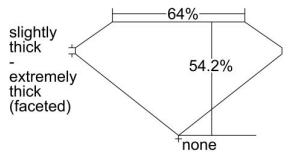

GIA®

FACSIMILE

GIA REPORT 2204589007

Verify this report at gia.edu

GIA DIAMOND DOSSIER®

August 13, 2015
GIA Report Number 2204589007
Shape and Cutting Style ..... Heart Brilliant
Measurements ..... 4.87 x 5.19 x 2.81 mm

GRADING RESULTS

Carat Weight ..... 0.45 carat
Color Grade ..... D
Clarity Grade VS1

ADDITIONAL GRADING INFORMATION

Polish ..... Very Good
Symmetry ..... Good
Fluorescence ..... None
Clarity Characteristics..... Crystal, Cloud, Indented Natural
Inscription(s): GIA 2204589007

PROPORTIONS

Profile not to actual proportions

GRADING SCALES

GIA COLOR SCALE		GIA CLARITY SCALE			
COLORLESS	D	VERY VERY SLIGHTLY INCLUDED	FLAWLESS		
	E		INTERNALLY FLAWLESS		
	F	VERY SLIGHTLY INCLUDED	VVS₁		
	G		VVS₂		
	H		VS₁		
	NEAR COLORLESS	I	SLIGHTLY INCLUDED	VS₂	
		J		SI₁	
		FAINT	K	INCLUDED	SI₂
			L		I₁
			M		I₂
VERT LIGHT	N	INCLUDED	I₃		
	O				
	P				
	Q				
	R				
LIGHT	S				
	T				
	U				
	V				
	W				
	X				
	Y				
	Z