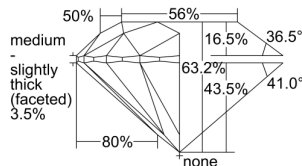

GIA®

FACSIMILE

GIA REPORT 7208295718

Verify this report at gia.edu

GIA DIAMOND DOSSIER®

June 26, 2015
GIA Report Number 7208295718
Shape and Cutting Style ..... Round Brilliant
Measurements ..... 5.82 - 5.86 x 3.69 mm

GRADING RESULTS

Carat Weight ..... 0.78 carat
Color Grade ..... H
Clarity Grade VVS2
Cut Grade ..... Excellent

ADDITIONAL GRADING INFORMATION

Polish ..... Excellent
Symmetry ..... Excellent
Fluorescence ..... None
Clarity Characteristics ..... Pinpoint, Feather
Inscription(s): GIA 7208295718

PROPORTIONS

Profile to actual proportions