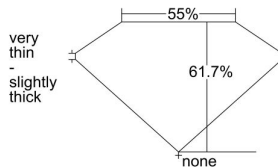

GIA®

FACSIMILE

GIA REPORT 5161220471

Verify this report at gia.edu

GIA DIAMOND DOSSIER®

June 04, 2014
GIA Report Number 5161220471
Shape and Cutting Style ..... **Round Modified Brilliant**
Measurements ..... **5.84 - 5.89 x 3.62 mm**

GRADING RESULTS

Carat Weight ..... **0.76 carat**
Color Grade ..... **I**
Clarity Grade **VS1**

ADDITIONAL GRADING INFORMATION

Polish ..... **Very Good**
Symmetry ..... **Very Good**
Fluorescence ..... **None**
Clarity Characteristics..... **Feather, Cloud, Pinpoint**
Inscription(s): GIA 5161220471, EGL US29520804D

PROPORTIONS

Profile not to actual proportions

GRADING SCALES

GIA COLOR SCALE		GIA CLARITY SCALE			
COLORLESS	D	VERY VERY SLIGHTLY INCLUDED	FLAWLESS		
	E		INTERNALLY FLAWLESS		
	F		VVS₁		
	G		VVS₂		
	NEAR COLORLESS	H	VERY SLIGHTLY INCLUDED	VS₁	
		I		VS₂	
		FAINT	J	SLIGHTLY INCLUDED	SI₁
			K		SI₂
	L		I₁		
	VERY LIGHT		M	INCLUDED	I₂
N			I₃		
O					
P					
LIGHT	Q				
	R				
	S				
	T				
	U				
	Z