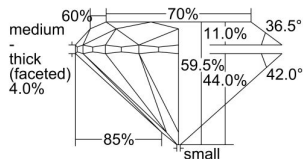

GIA®

FACSIMILE

GIA REPORT 2175296604

Verify this report at gia.edu

GIA DIAMOND DOSSIER®

August 27, 2015
GIA Report Number 2175296604
Shape and Cutting Style ..... Round Brilliant
Measurements ..... 5.66 - 5.79 x 3.41 mm

GRADING RESULTS

Carat Weight ..... 0.70 carat
Color Grade I
Clarity Grade I1
Cut Grade ..... Fair

ADDITIONAL GRADING INFORMATION

Polish ..... Very Good
Symmetry ..... Fair
Fluorescence ..... None
Clarity Characteristics ..... Feather
Inscription(s): GIA 2175296604

PROPORTIONS

Profile to actual proportions

GRADING SCALES

GIA COLOR SCALE	GIA CLARITY SCALE	GIA CUT SCALE	
D	FLAWLESS	EXCELLENT	
E	INTERNALLY FLAWLESS		
F		VVS₁	VERY GOOD
G	VVS₂		
H	VS₁	GOOD	
I	VS₂		
J	SI₁	FAIR	
K	SI₂		
L	I₁	POOR	
M	I₂		
N	I₃		
O			
P			
Q			
R			
S			
T			
U			
V			
W			
X			
Y			
Z