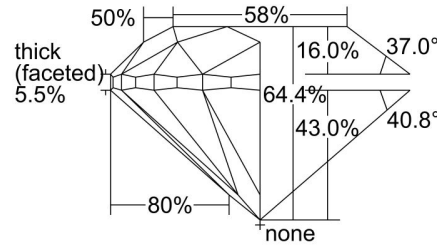

GIA DIAMOND GRADING REPORT

 October 31, 2015
 GIA Report Number 7216035267
 Shape and Cutting Style Round Brilliant
 Measurements 6.25 - 6.27 x 4.03 mm

GRADING RESULTS

 Carat Weight 1.01 carat
 Color Grade G
 Clarity Grade I1
 Cut Grade Very Good

PROPORTIONS

Profile to actual proportions

CLARITY CHARACTERISTICS

KEY TO SYMBOLS*

- Crystal
- ◡ Indented Natural
- Feather
- ⊙ Cloud
- ~ Twinning Wisp

* Red symbols denote internal characteristics (inclusions). Green or black symbols denote external characteristics (blemishes). Diagram is an approximate representation of the diamond, and symbols shown indicate type, position, and approximate size of clarity characteristics. All clarity characteristics may not be shown. Details of finish are not shown.