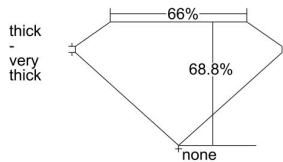

GIA®

FACSIMILE

GIA REPORT 7206883528

Verify this report at gia.edu

GIA DIAMOND DOSSIER®

October 01, 2015
GIA Report Number 7206883528
Shape and Cutting Style ..... Square Emerald Cut
Measurements ..... 5.20 x 5.18 x 3.56 mm

GRADING RESULTS

Carat Weight ..... 0.91 carat
Color Grade ..... H
Clarity Grade VS2

ADDITIONAL GRADING INFORMATION

Polish ..... Excellent
Symmetry ..... Excellent
Fluorescence ..... None
Clarity Characteristics ..... Crystal, Cloud
Inspection(s): GIA 7206883528

PROPORTIONS

Profile not to actual proportions

GRADING SCALES

GIA COLOR SCALE		GIA CLARITY SCALE			
COLORLESS	D	VERY VERY SLIGHTLY INCLUDED	FLAWLESS		
	E		INTERNALLY FLAWLESS		
	F	VERY SLIGHTLY INCLUDED	VVS₁		
	G		VVS₂		
	H		VS₁		
	NEAR COLORLESS	I	SLIGHTLY INCLUDED	VS₂	
		J		SI₁	
		FAINT	K	INCLUDED	SI₂
			L		I₁
			M		I₂
VERY LIGHT	N	LIGHT	I₃		
	O				
	P				
	Q				
LIGHT	R				
	S				
	T				
	U				
	V				
	Z