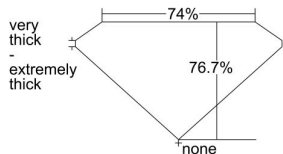

GIA®

FACSIMILE

GIA REPORT

7206676949

Verify this report at gia.edu

GIA DIAMOND DOSSIER®

August 25, 2015
GIA Report Number 7206676949
Shape and Cutting Style ..... Square Modified Brilliant
Measurements ..... 3.07 x 3.06 x 2.34 mm

GRADING RESULTS

Carat Weight ..... 0.19 carat
Color Grade ..... G
Clarity Grade SI2

ADDITIONAL GRADING INFORMATION

Polish ..... Good
Symmetry ..... Good
Fluorescence ..... Strong Blue
Clarity Characteristics ..... Feather
Inscription(s): GIA 7206676949

PROPORTIONS

Profile not to actual proportions

GRADING SCALES

GIA COLOR SCALE		GIA CLARITY SCALE			
COLORLESS	D	VERY VERY SLIGHTLY INCLUDED	FLAWLESS		
	E		INTERNALLY FLAWLESS		
	F	VERY SLIGHTLY INCLUDED	VVS₁		
	G		VVS₂		
	H		VS₁		
	NEAR COLORLESS	I	SLIGHTLY INCLUDED	VS₂	
		J		SI₁	
		FAINT	K	INCLUDED	SI₂
			L		I₁
			M		I₂
VERY LIGHT	N	LIGHT	I₃		
	O				
	P				
	Q				
	R