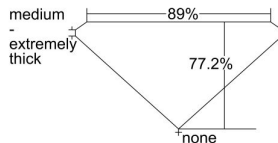

GIA®

FACSIMILE

GIA REPORT 5206676736

Verify this report at gia.edu

GIA DIAMOND DOSSIER®

August 25, 2015
GIA Report Number 5206676736
Shape and Cutting Style ..... Square Modified Brilliant
Measurements ..... 3.08 x 3.07 x 2.37 mm

GRADING RESULTS

Carat Weight ..... 0.20 carat
Color Grade ..... D
Clarity Grade S11

ADDITIONAL GRADING INFORMATION

Polish ..... Good
Symmetry ..... Good
Fluorescence ..... None
Clarity Characteristics ..... Crystal, Feather, Cloud
Inspection(s): GIA 5206676736

PROPORTIONS

Profile not to actual proportions

GRADING SCALES

GIA COLOR SCALE		GIA CLARITY SCALE			
COLORLESS	D	VERY VERY SLIGHTLY INCLUDED	FLAWLESS		
	E		INTERNALLY FLAWLESS		
	F	VERY SLIGHTLY INCLUDED	VVS₁		
	G		VVS₂		
	H		VS₁		
	NEAR COLORLESS	I	SLIGHTLY INCLUDED	VS₂	
		J		S1₁	
		FAINT	K	INCLUDED	S1₂
			L		I₁
			M		I₂
VERT LIGHT	N	LIGHT	I₃		
	O				
	P				
	Q				
	R				
	S				
	T