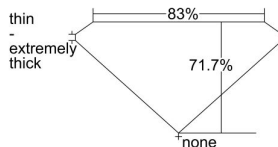

GIA®

FACSIMILE

GIA REPORT 2206678631

Verify this report at gia.edu

GIA DIAMOND DOSSIER®

August 27, 2015
GIA Report Number 2206678631
Shape and Cutting Style ..... Square Modified Brilliant
Measurements ..... 3.18 x 3.07 x 2.20 mm

GRADING RESULTS

Carat Weight ..... 0.18 carat
Color Grade ..... D
Clarity Grade VS1

ADDITIONAL GRADING INFORMATION

Polish ..... Good
Symmetry ..... Fair
Fluorescence ..... None
Clarity Characteristics ..... Cloud
Inscription(s): GIA 2206678631

PROPORTIONS

Profile not to actual proportions

GRADING SCALES

GIA COLOR SCALE		GIA CLARITY SCALE			
COLORLESS	D	VERY VERY SLIGHTLY INCLUDED	FLAWLESS		
	E		INTERNALLY FLAWLESS		
	F	VERY SLIGHTLY INCLUDED	VVS₁		
	G		VVS₂		
	H		VS₁		
	NEAR COLORLESS	I	SLIGHTLY INCLUDED	VS₂	
		J		SI₁	
		LIGHT	K	INCLUDED	SI₂
			L		I₁
			M		I₂
N	INCLUDED		I₃		
O					
P					
Q					
R					
S					
T					
U					
V					
W					
X					
Y					
Z