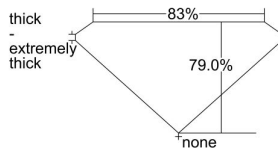

GIA®

FACSIMILE

GIA REPORT 6202694161

Verify this report at gia.edu

GIA DIAMOND DOSSIER®

August 26, 2015
GIA Report Number 6202694161
Shape and Cutting Style ..... **Rectangular Modified Brilliant**
Measurements ..... 3.30 x 3.05 x 2.41 mm

GRADING RESULTS

Carat Weight ..... 0.20 carat
Color Grade ..... **G**
Clarity Grade **S12**

ADDITIONAL GRADING INFORMATION

Polish ..... **Good**
Symmetry ..... **Good**
Fluorescence ..... **None**
Clarity Characteristics ..... **Crystal**
Inscription(s): GIA 6202694161

PROPORTIONS

Profile not to actual proportions

GRADING SCALES

GIA COLOR SCALE		GIA CLARITY SCALE		
COLORLESS	D	VERY VERY SLIGHTLY INCLUDED	FLAWLESS	
	E		INTERNALLY FLAWLESS	
	F	VERY SLIGHTLY INCLUDED	VVS₁	
	G		VVS₂	
	NEAR COLORLESS	H	SLIGHTLY INCLUDED	VS₁
		I		VS₂
	FAINT	J	SLIGHTLY INCLUDED	S1₁
		K		S1₂
	LIGHT	L	INCLUDED	I₁
		M		I₂
N		INCLUDED	I₃	
O				
P				
Q				
R				
S				
T				
U				
V				
W				
X				
Y				
Z