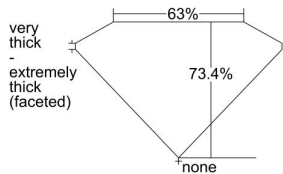

GIA®

FACSIMILE

GIA REPORT 7201497514

Verify this report at gia.edu

GIA DIAMOND DOSSIER®

July 27, 2015
GIA Report Number 7201497514
Shape and Cutting Style ..... Marquise Brilliant
Measurements ..... 5.39 x 3.01 x 2.21 mm

GRADING RESULTS

Carat Weight ..... 0.22 carat
Color Grade ..... H
Clarity Grade VS2

ADDITIONAL GRADING INFORMATION

Polish ..... Good
Symmetry ..... Good
Fluorescence ..... None
Clarity Characteristics ..... Feather, Crystal, Cloud
Inscription(s): GIA 7201497514

PROPORTIONS

Profile not to actual proportions

GRADING SCALES

GIA COLOR SCALE		GIA CLARITY SCALE			
COLORLESS	D	VERY VERY SLIGHTLY INCLUDED	FLAWLESS		
	E		INTERNALLY FLAWLESS		
	F	VERY SLIGHTLY INCLUDED	VVS₁		
	G		VVS₂		
	H		VS₁		
	NEAR COLORLESS	I	SLIGHTLY INCLUDED	VS₂	
		J		SI₁	
		FAINT	K	INCLUDED	SI₂
			L		I₁
			M		I₂
VERY LIGHT	N	LIGHT	I₃		
	O				
	P				
	Q				
	R