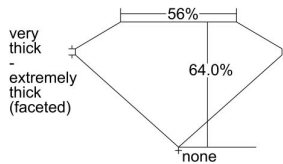

GIA®

FACSIMILE

GIA REPORT 7208452366

Verify this report at gia.edu

GIA DIAMOND DOSSIER®

July 20, 2015
GIA Report Number 7208452366
Shape and Cutting Style ..... Marquise Brilliant
Measurements ..... 5.63 x 2.84 x 1.82 mm

GRADING RESULTS

Carat Weight ..... 0.18 carat
Color Grade I
Clarity Grade VS2

ADDITIONAL GRADING INFORMATION

Polish ..... Fair
Symmetry ..... Good
Fluorescence ..... Faint
Clarity Characteristics ..... Crystal, Feather, Cavity
Inscription(s): GIA 7208452366

PROPORTIONS

Profile not to actual proportions

GRADING SCALES

GIA COLOR SCALE		GIA CLARITY SCALE			
COLORLESS	D	VERY VERY SLIGHTLY INCLUDED	FLAWLESS		
	E		INTERNALLY FLAWLESS		
	F		VVS₁		
	G		VVS₂		
	NEAR COLORLESS	H	VERY SLIGHTLY INCLUDED	VS₁	
		I		VS₂	
		FAINT	J	SLIGHTLY INCLUDED	SI₁
			K		SI₂
	L		I₁		
	VERY LIGHT		M	INCLUDED	I₂
N			I₃		
O					
P					
LIGHT	Q				
	R				
	S				
	T				
	U				
	Z