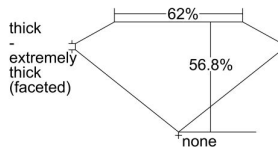

GIA®

FACSIMILE

GIA REPORT

7206497455

Verify this report at gia.edu

GIA DIAMOND DOSSIER®

July 30, 2015
GIA Report Number 7206497455
Shape and Cutting Style ..... Marquise Brilliant
Measurements ..... 5.81 x 3.14 x 1.78 mm

GRADING RESULTS

Carat Weight ..... 0.19 carat
Color Grade ..... G
Clarity Grade VS2

ADDITIONAL GRADING INFORMATION

Polish ..... Good
Symmetry ..... Good
Fluorescence ..... Medium Blue
Clarity Characteristics ..... Cavity, Feather
Inscription(s): GIA 7206497455

PROPORTIONS

Profile not to actual proportions

GRADING SCALES

GIA COLOR SCALE		GIA CLARITY SCALE			
COLORLESS	D	VERY VERY SLIGHTLY INCLUDED	FLAWLESS		
	E		INTERNALLY FLAWLESS		
	F	VERY SLIGHTLY INCLUDED	VVS₁		
	G		VVS₂		
	H		VS₁		
	NEAR COLORLESS	I	SLIGHTLY INCLUDED	VS₂	
		J		SI₁	
		FAINT	K	INCLUDED	SI₂
			L		I₁
			M		I₂
VERY LIGHT	N	LIGHT	I₃		
	O				
	P				
	Q				
	R