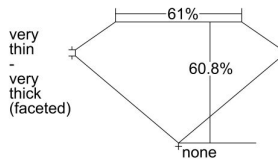

GIA®

FACSIMILE

GIA REPORT 7206452348

Verify this report at gia.edu

GIA DIAMOND DOSSIER®

July 22, 2015
GIA Report Number 7206452348
Shape and Cutting Style ..... Marquise Brilliant
Measurements ..... 5.46 x 3.22 x 1.96 mm

GRADING RESULTS

Carat Weight ..... 0.19 carat
Color Grade ..... D
Clarity Grade VS1

ADDITIONAL GRADING INFORMATION

Polish ..... Very Good
Symmetry ..... Good
Fluorescence ..... None
Clarity Characteristics ..... Crystal, Needle, Pinpoint
Inscription(s): GIA 7206452348

PROPORTIONS

Profile not to actual proportions

GRADING SCALES

GIA COLOR SCALE		GIA CLARITY SCALE		
NEAR COLORLESS	D	VERY VERY SLIGHTLY INCLUDED	FLAWLESS	
	E		INTERNALLY FLAWLESS	
	F		VVS₁	
	G		VVS₂	
	H		VS₁	
	I		VS₂	
	FAINT	J	SLIGHTLY INCLUDED	SI₁
		K		SI₂
		L		I₁
		M		I₂
N		I₃		
O				
VERY LIGHT	P	INCLUDED		
	Q			
	R			
	S			
	T			
	U			
	V			
	W			
LIGHT	X			
	Y			
Z