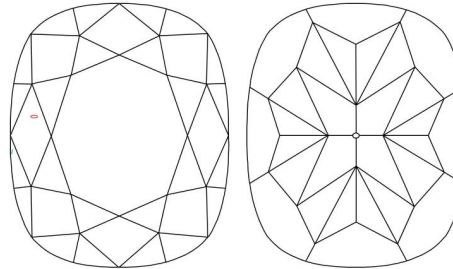

**GIA DIAMOND GRADING REPORT**

 June 19, 2015  
 GIA Report Number ..... 2207286276  
 Shape and Cutting Style ..... Cushion Modified Brilliant  
 Measurements ..... 6.30 x 5.25 x 3.68 mm

**GRADING RESULTS**

 Carat Weight ..... 1.01 carat  
 Color Grade ..... E  
 Clarity Grade ..... VS1

**ADDITIONAL GRADING INFORMATION**

 Polish ..... Very Good  
 Symmetry ..... Very Good  
 Fluorescence ..... Medium Blue  
 Inscription(s): GIA 2207286276

**PROPORTIONS**

Profile not to actual proportions

**CLARITY CHARACTERISTICS**

**KEY TO SYMBOLS\***

- Crystal
- △ Natural

\* Red symbols denote internal characteristics (inclusions). Green or black symbols denote external characteristics (blemishes). Diagram is an approximate representation of the diamond, and symbols shown indicate type, position, and approximate size of clarity characteristics. All clarity characteristics may not be shown. Details of finish are not shown.