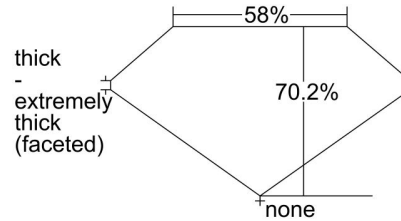

**GIA DIAMOND GRADING REPORT**

 June 19, 2015  
 GIA Report Number ..... 2207286276  
 Shape and Cutting Style ..... Cushion Modified Brilliant  
 Measurements ..... 6.30 x 5.25 x 3.68 mm

**GRADING RESULTS**

 Carat Weight ..... 1.01 carat  
 Color Grade ..... E  
 Clarity Grade ..... VS1

**ADDITIONAL GRADING INFORMATION**

 Polish ..... Very Good  
 Symmetry ..... Very Good  
 Fluorescence ..... Medium Blue  
 Inscription(s): GIA 2207286276

**PROPORTIONS**

Profile not to actual proportions

**CLARITY CHARACTERISTICS**

**KEY TO SYMBOLS\***

- Crystal
- △ Natural

\* Red symbols denote internal characteristics (inclusions). Green or black symbols denote external characteristics (blemishes). Diagram is an approximate representation of the diamond, and symbols shown indicate type, position, and approximate size of clarity characteristics. All clarity characteristics may not be shown. Details of finish are not shown.