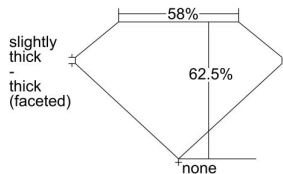

GIA®

FACSIMILE

GIA REPORT 2204459672

Verify this report at gia.edu

GIA DIAMOND DOSSIER®

July 22, 2015
GIA Report Number 2204459672
Shape and Cutting Style ..... Heart Brilliant
Measurements ..... 5.59 x 6.65 x 4.16 mm

GRADING RESULTS

Carat Weight ..... 0.90 carat
Color Grade ..... G
Clarity Grade SI1

ADDITIONAL GRADING INFORMATION

Polish ..... Excellent
Symmetry ..... Very Good
Fluorescence ..... Medium Blue
Clarity Characteristics ..... Crystal
Inscription(s): GIA 2204459672

PROPORTIONS

Profile not to actual proportions

GRADING SCALES

GIA COLOR SCALE		GIA CLARITY SCALE	
NEAR COLORLESS	D	VERY SLIGHTLY SIGHTLY INCLUDED	FLAWLESS
	E		INTERNALLY FLAWLESS
	F		VVS₁
	G		VVS₂
	H		VS₁
	I		VS₂
	J		SI₁
	K		SI₂
	L		I₁
	M		I₂
FAINT	N	SLIGHTLY INCLUDED	I₃
	O		
	P		
	Q		
VERY LIGHT	R	INCLUDED	
	S		
	T		
	U		
LIGHT	V		
	W		
	X		
	Y		
	Z