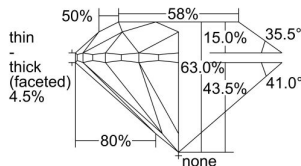

GIA®

FACSIMILE

GIA REPORT 7208275437

Verify this report at gia.edu

GIA DIAMOND DOSSIER®

June 23, 2015
GIA Report Number 7208275437
Shape and Cutting Style ..... Round Brilliant
Measurements ..... 3.59 - 3.61 x 2.27 mm

GRADING RESULTS

Carat Weight ..... 0.18 carat
Color Grade ..... E
Clarity Grade S11
Cut Grade ..... Very Good

ADDITIONAL GRADING INFORMATION

Polish ..... Very Good
Symmetry ..... Very Good
Fluorescence ..... Strong Blue
Clarity Characteristics ..... Feather
Inscription(s): GIA 7208275437

PROPORTIONS

Profile to actual proportions

GRADING SCALES

GIA
COLOR
SCALE

COLORESS	D
	E
	F
	G
	H
	I
	J
NEAR	K
COLORLESS	L
	M
	N
	O
	P
	Q
	R
	S
	T
	U
	V
	W
	X
	Y
	Z

GIA
CLARITY
SCALE

	FLAWLESS
	INTERNALLY FLAWLESS
VERY VERY SLIGHTLY INCLUDED	VVS₁
	VVS₂
VERY SLIGHTLY INCLUDED	VS₁
	VS₂
SLIGHTLY INCLUDED	S1₁
	S1₂
INCLUDED	I₁
	I₂
	I₃

GIA
CUT
SCALE

	EXCELLENT
	VERY GOOD
	GOOD
	FAIR
	POOR