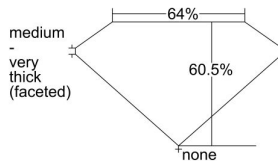

GIA®

FACSIMILE

GIA REPORT 7206265548

Verify this report at gia.edu

GIA DIAMOND DOSSIER®

June 22, 2015
GIA Report Number 7206265548
Shape and Cutting Style ..... Pear Brilliant
Measurements ..... 5.55 x 3.83 x 2.32 mm

GRADING RESULTS

Carat Weight ..... 0.29 carat
Color Grade ..... E
Clarity Grade S11

ADDITIONAL GRADING INFORMATION

Polish ..... Good
Symmetry ..... Good
Fluorescence ..... None
Clarity Characteristics ..... Twinning Wisp
Inscription(s): GIA 7206265548

PROPORTIONS

Profile not to actual proportions

GRADING SCALES

GIA COLOR SCALE		GIA CLARITY SCALE			
COLORLESS	D	VERY VERY SLIGHTLY INCLUDED	FLAWLESS		
	E		INTERNALLY FLAWLESS		
	F	VERY SLIGHTLY INCLUDED	VVS₁		
	G		VVS₂		
	H		VS₁		
	NEAR COLORLESS	I	SLIGHTLY INCLUDED	VS₂	
		J		S1₁	
		FAINT	K	INCLUDED	S1₂
			L		I₁
			M		I₂
VERY LIGHT	N	LIGHT	I₃		
	O				
	P				
	Q				
	R				
	S