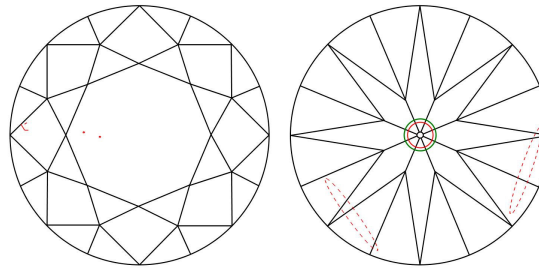

GIA DIAMOND GRADING REPORT

June 23, 2015
 GIA Report Number 1205263949
 Shape and Cutting Style Round Brilliant
 Measurements 7.04 - 7.08 x 4.34 mm

GRADING RESULTS

Carat Weight 1.33 carat
 Color Grade J
 Clarity Grade SI1
 Cut Grade Excellent

Profile to actual proportions

CLARITY CHARACTERISTICS

KEY TO SYMBOLS*

-  Knot
-  Pinpoint
-  Cloud
-  Feather
-  Needle

* Red symbols denote internal characteristics (inclusions). Green or black symbols denote external characteristics (blemishes). Diagram is an approximate representation of the diamond, and symbols shown indicate type, position, and approximate size of clarity characteristics. All clarity characteristics may not be shown. Details of finish are not shown.