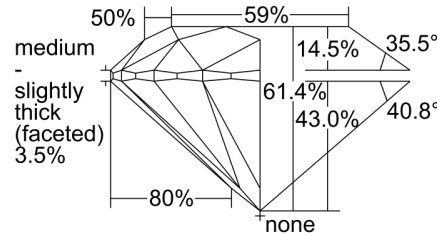

GIA DIAMOND GRADING REPORT

June 23, 2015
 GIA Report Number 1205263949
 Shape and Cutting Style Round Brilliant
 Measurements 7.04 - 7.08 x 4.34 mm

GRADING RESULTS

Carat Weight 1.33 carat
 Color Grade J
 Clarity Grade SI1
 Cut Grade Excellent

Profile to actual proportions

CLARITY CHARACTERISTICS

KEY TO SYMBOLS*

-  Knot
-  Pinpoint
-  Cloud
-  Feather
-  Needle

* Red symbols denote internal characteristics (inclusions). Green or black symbols denote external characteristics (blemishes). Diagram is an approximate representation of the diamond, and symbols shown indicate type, position, and approximate size of clarity characteristics. All clarity characteristics may not be shown. Details of finish are not shown.