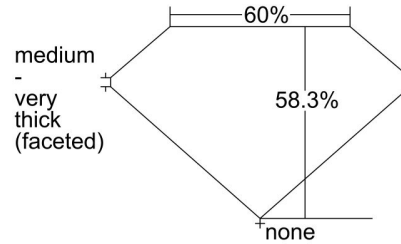

GIA DIAMOND GRADING REPORT

 June 04, 2015
 GIA Report Number 6205106988
 Shape and Cutting Style Heart Brilliant
 Measurements 7.08 x 8.37 x 4.88 mm

GRADING RESULTS

 Carat Weight 1.80 carat
 Color Grade D
 Clarity Grade SI1

ADDITIONAL GRADING INFORMATION

 Polish Excellent
 Symmetry Very Good
 Fluorescence Faint
 Inscription(s): GIA 6205106988
Comments: Pinpoints are not shown.

PROPORTIONS

Profile not to actual proportions

CLARITY CHARACTERISTICS

KEY TO SYMBOLS*

- Crystal
- ~ Feather
- ▲ Indented Natural

* Red symbols denote internal characteristics (inclusions). Green or black symbols denote external characteristics (blemishes). Diagram is an approximate representation of the diamond, and symbols shown indicate type, position, and approximate size of clarity characteristics. All clarity characteristics may not be shown. Details of finish are not shown.