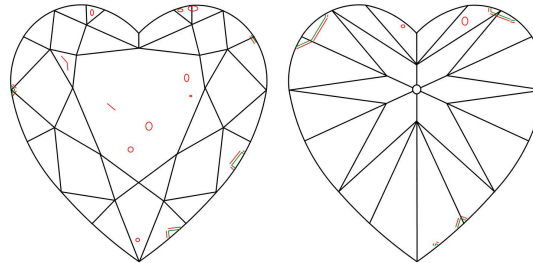

GIA DIAMOND GRADING REPORT

 June 04, 2015
 GIA Report Number 6205106988
 Shape and Cutting Style Heart Brilliant
 Measurements 7.08 x 8.37 x 4.88 mm

GRADING RESULTS

 Carat Weight 1.80 carat
 Color Grade D
 Clarity Grade SI1

ADDITIONAL GRADING INFORMATION

 Polish Excellent
 Symmetry Very Good
 Fluorescence Faint
 Inscription(s): GIA 6205106988
Comments: Pinpoints are not shown.

PROPORTIONS

Profile not to actual proportions

CLARITY CHARACTERISTICS

KEY TO SYMBOLS*

- Crystal
- ~ Feather
- ▲ Indented Natural

* Red symbols denote internal characteristics (inclusions). Green or black symbols denote external characteristics (blemishes). Diagram is an approximate representation of the diamond, and symbols shown indicate type, position, and approximate size of clarity characteristics. All clarity characteristics may not be shown. Details of finish are not shown.