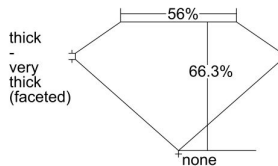

GIA®

FACSIMILE

GIA REPORT

7203104706

Verify this report at gia.edu

GIA DIAMOND DOSSIER®

May 26, 2015
GIA Report Number 7203104706
Shape and Cutting Style ..... Marquise Brilliant
Measurements ..... 5.58 x 3.26 x 2.16 mm

GRADING RESULTS

Carat Weight ..... 0.23 carat
Color Grade ..... F
Clarity Grade I1

ADDITIONAL GRADING INFORMATION

Polish ..... Good
Symmetry ..... Good
Fluorescence ..... None
Clarity Characteristics ..... Feather
Inscription(s): GIA 7203104706

PROPORTIONS

Profile not to actual proportions

GRADING SCALES

GIA COLOR SCALE		GIA CLARITY SCALE	
COLORLESS	D	VERY VERY SLIGHTLY INCLUDED	FLAWLESS
	E		INTERNALLY FLAWLESS
	F		VVS₁
	G		VVS₂
	H		VS₁
	I		VS₂
	J		SI₁
	K		SI₂
	L		I₁
	M		I₂
NEAR COLORLESS	N	SLIGHTLY INCLUDED	I₃
	O		
	P		
	Q		
FAINT	R		
	S		
	T		
	U		
VERY LIGHT	V		
	W		
	X		
	Y		
LIGHT	Z