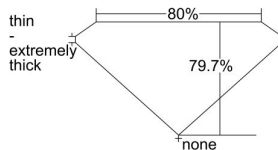

GIA®

FACSIMILE

GIA REPORT 5171147988

Verify this report at gia.edu

GIA DIAMOND DOSSIER®

May 08, 2015
GIA Report Number 5171147988
Shape and Cutting Style ..... Square Modified Brilliant
Measurements ..... 4.06 x 3.96 x 3.16 mm

GRADING RESULTS

Carat Weight ..... 0.47 carat
Color Grade ..... J
Clarity Grade S11

ADDITIONAL GRADING INFORMATION

Polish ..... Good
Symmetry ..... Fair
Fluorescence ..... Faint
Clarity Characteristics ..... Crystal
Inscription(s): GIA 5171147988

PROPORTIONS

Profile not to actual proportions

GRADING SCALES

GIA COLOR SCALE		GIA CLARITY SCALE			
COLORLESS	D	VERY VERY SLIGHTLY INCLUDED	FLAWLESS		
	E		INTERNALLY FLAWLESS		
	F	VERY SLIGHTLY INCLUDED	VVS₁		
	G		VVS₂		
	H		VS₁		
	NEAR COLORLESS	I	SLIGHTLY INCLUDED	VS₂	
		J		S1₁	
		FAINT	K	INCLUDED	S1₂
			L		I₁
			M		I₂
VERT LIGHT	N	LIGHT	I₃		
	O				
	P				
	Q				
	R				
	S				
	T				
LIGHT	U				
	V				
	W				
	X				
Y					
Z